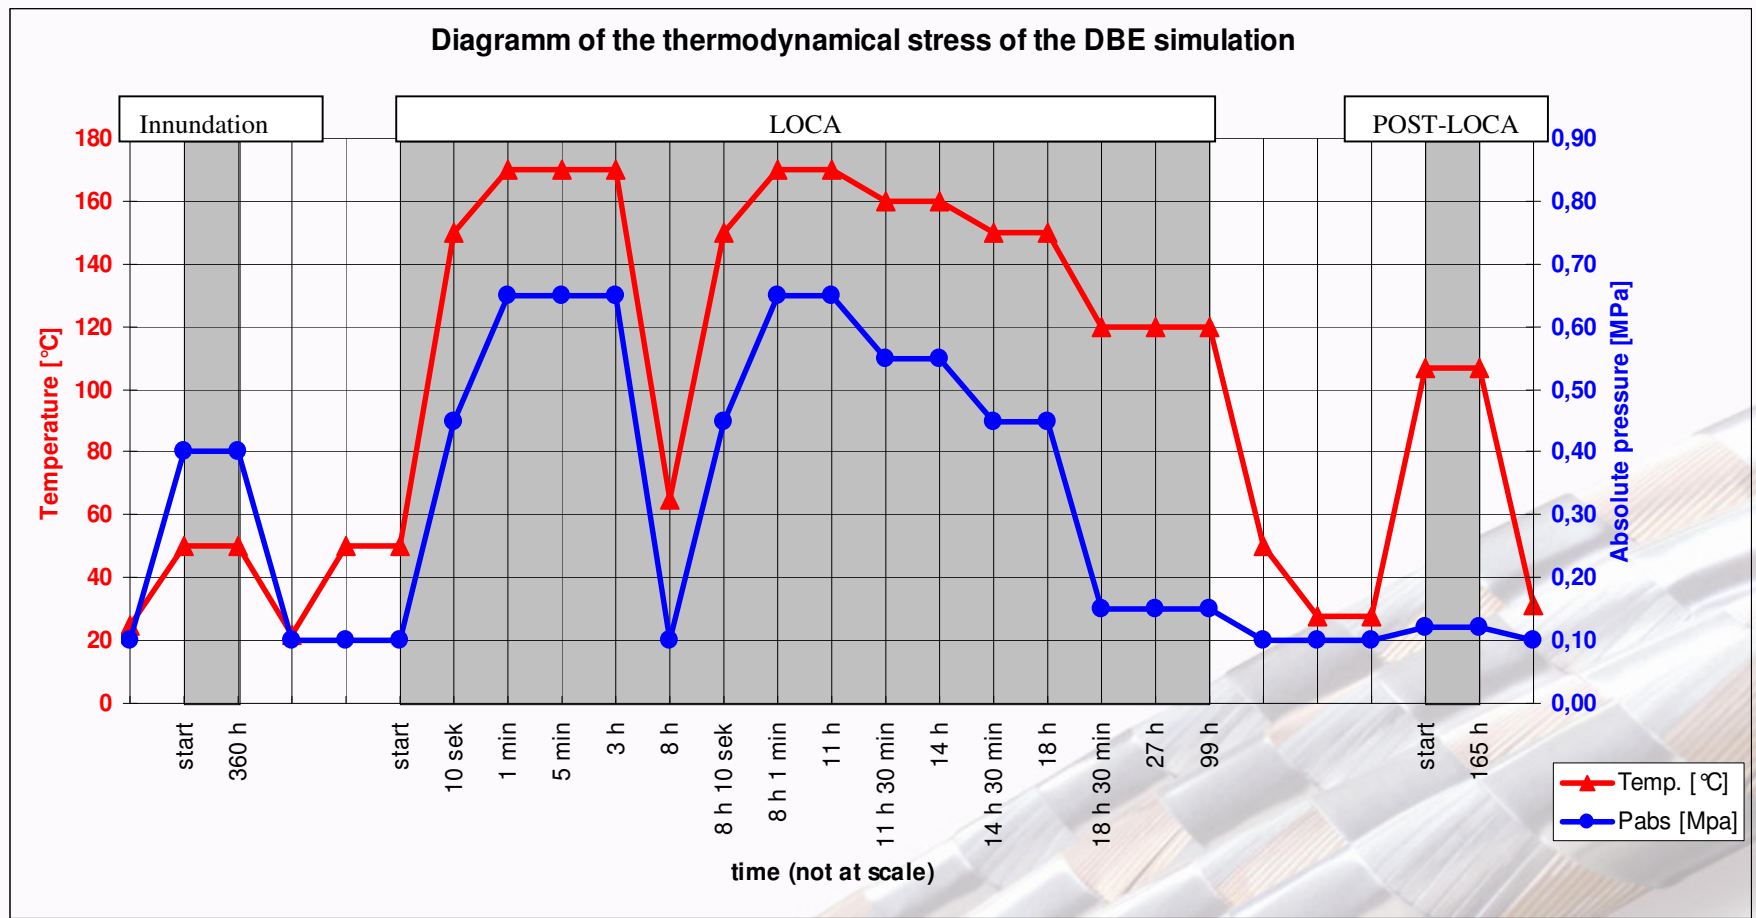

KABELWERK EUPEN : Specialist for NPP Applications